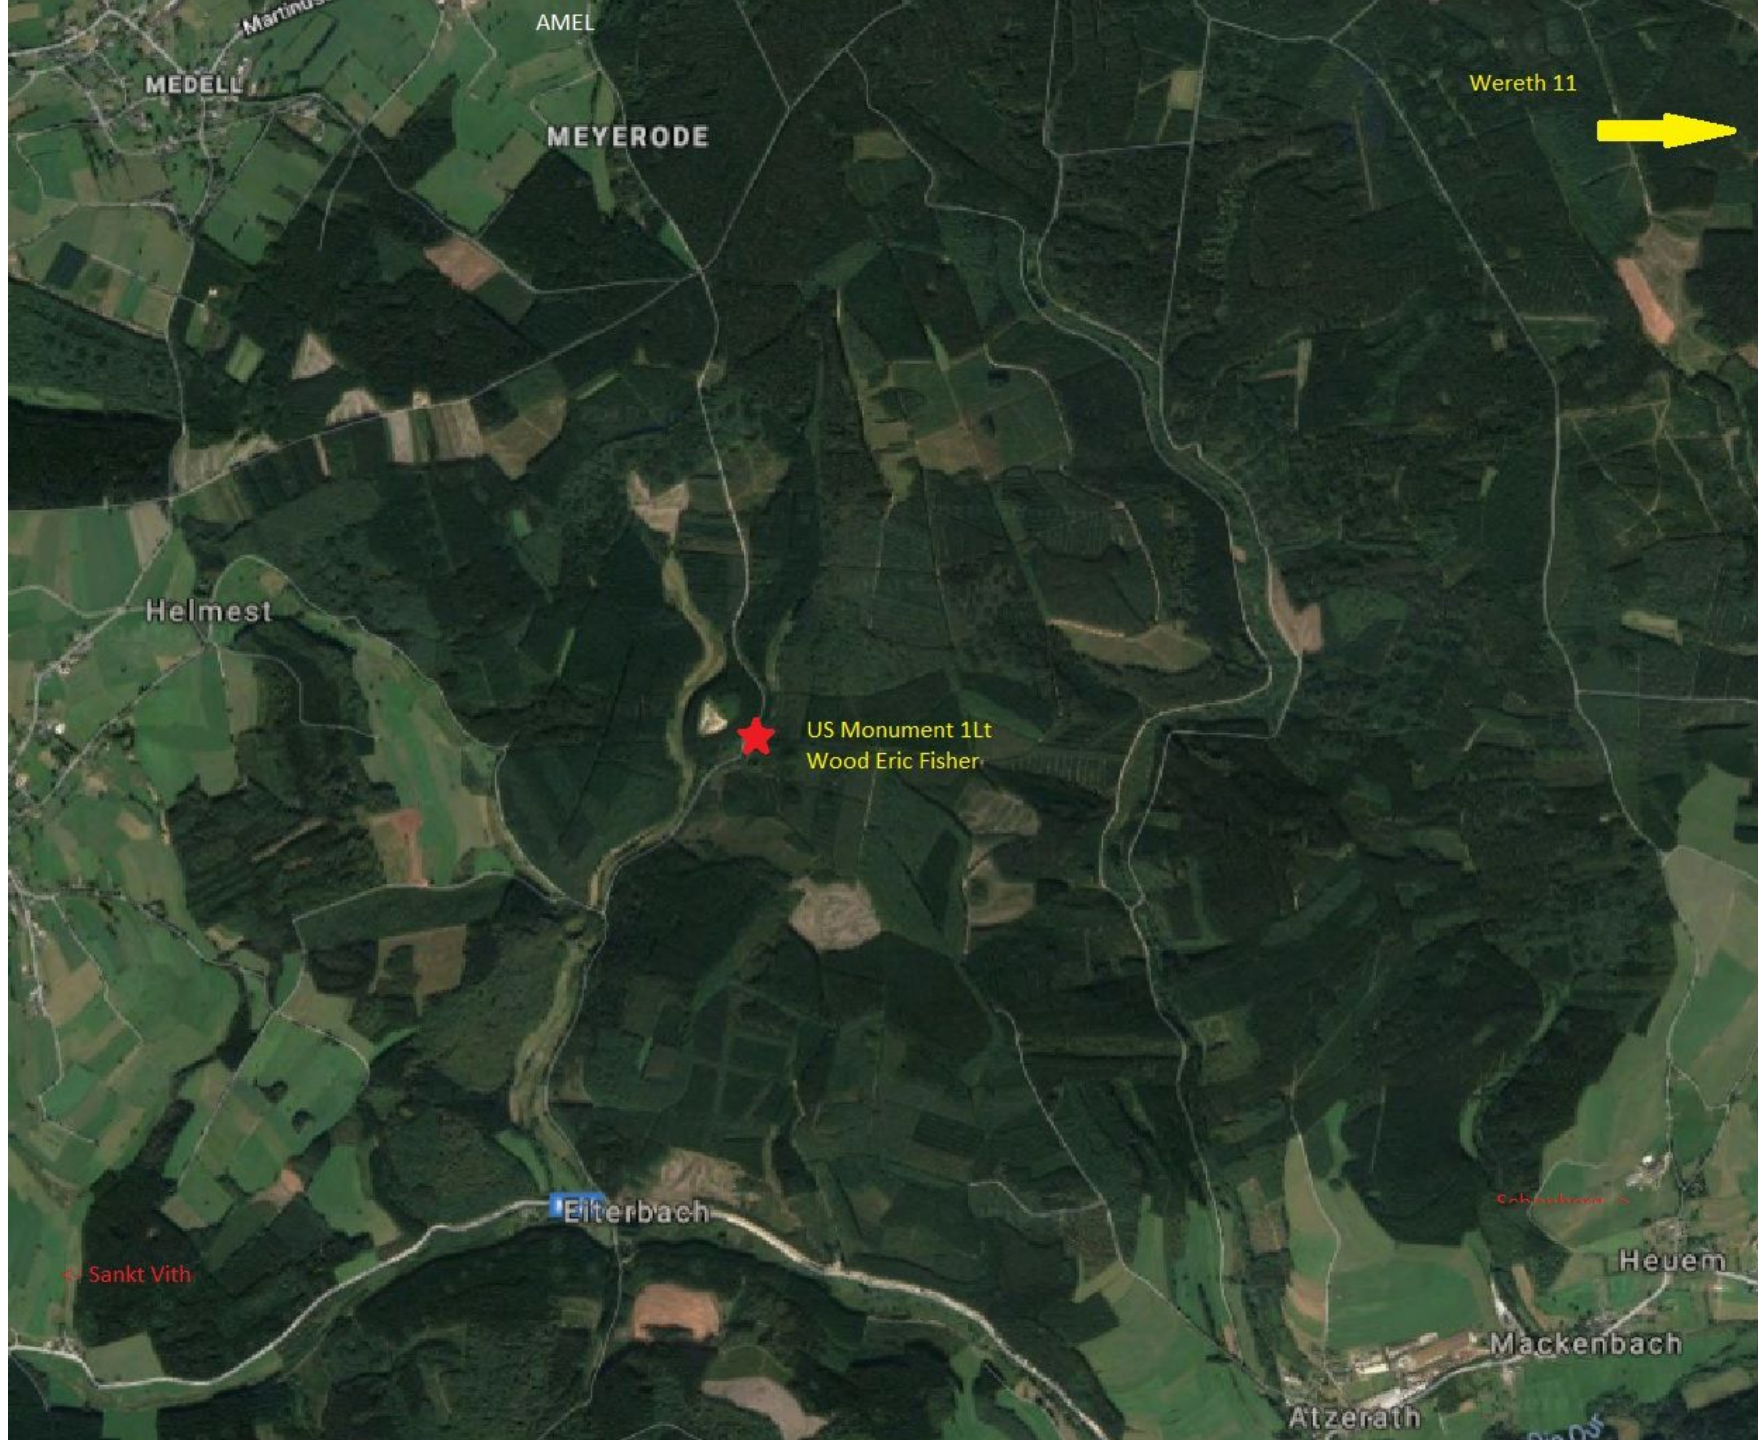

US Monument in Honor of 1Lt Wood Eric Fisher Jr.

Operation Area and Monument
Located between Meyerode and Eiterbach

(made by Patrick VERMEULEN, Mirfeld – Belgium)

In Meyerode

In Eiterbach

View on the location
around the monument

and

Operation Area of
1Lt Wood E. Fisher

The monument in the middle of the forest.

Sankt Vith

Meyerode

At Eiterbach

Schonberg

Driving from Amel into
Meyerode

US Monument 1Lt
Wood Eric Fisher

N626

Eiterbach

Schonberg ->

Heuem

Mackenbach

Atzerath

<- Sankt Vith

Sankt Vith

Atzerath

Mackenbach

Heuem